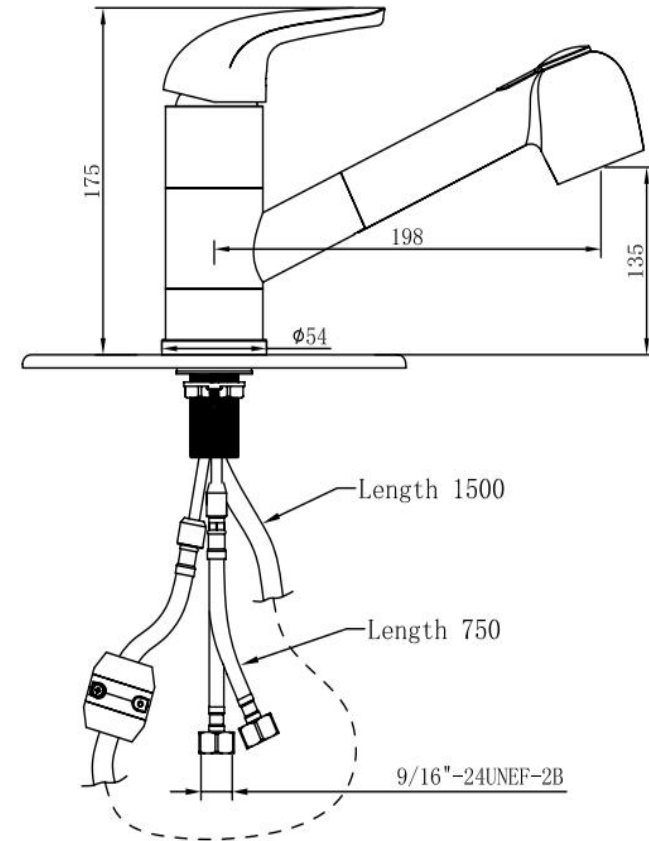

Specifications

Description

- * Model No: 80102-****
- * Brass Construction
- * Single Handle
- * Fitting list:
 1. Base plate
 2. Knitted Hose
 3. Fixed Gasket
 4. O-ring
 5. Rubber / Stainless Steel Washer

Ceramic Cartridge

Water Flow

It is Limited to These Maximum Flow Rates as Indicated By The Corresponding Product Marking

- * North America: 1.5gpm(5.7L/min) Max at 60psi
- * California: 1.2gpm (4.5L/min) Max at 60psi

Warranty

- * 5 Years Warranty in Commercial Installation Use
- * Lifetime Limited Warranty Against Leaks, Drips.

CUPC Certified passed

Certical Dimensions

Hose length: 1500mm & 750
Installation Hole : 1.18"(30mm)