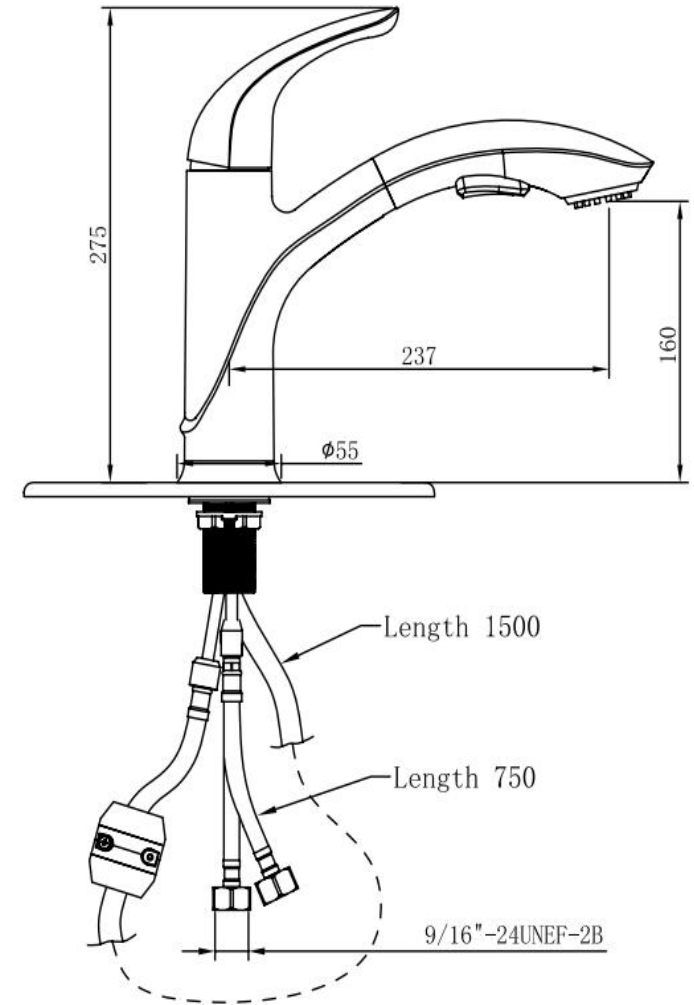

## Description

- \* Model No: 80103
- \* Brass Construction
- \* Single Handle
- \* Fitting list:
  1. Base plate
  2. Knitted Hose
  3. Fixed Gasket
  4. O-ring
  5. Rubber / Stainless Steel Washer

## Water Flow

It is Limited to These Maximum Flow Rates as Indicated By The Corresponding Product Markings

- \* North America: 1.5gpm(5.7L/min) Max at 60psi
- \* California: 1.2gpm (4.5L/min) Max at 60psi

## Certical Dimensions

Hose length: 1500mm & 750  
Installation Hole : 1.18"(30mm)