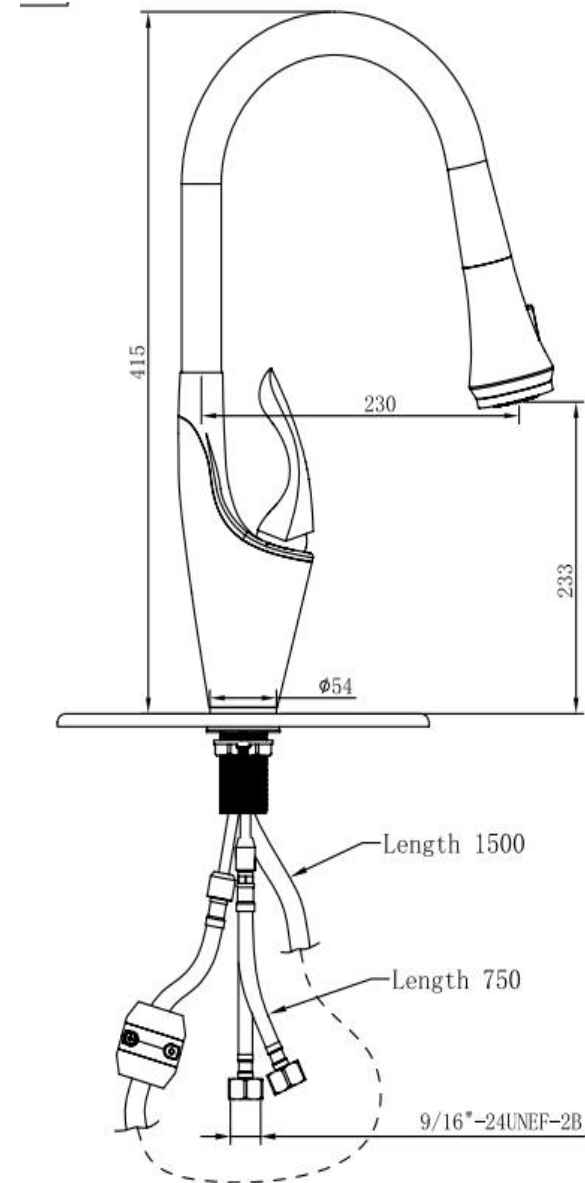

Specifications

Description

- * Model No: 80104
- * Brass Construction
- * Single Handle
- * Fitting list:
 1. Base plate
 2. Knitted Hose
 3. Fixed Gasket
 4. O-ring
 5. Rubber / Stainless Steel Washer

Ceramic Cartridge

Water Flow

It is Limited to These Maximum Flow Rates as Indicated By The Corresponding Product Markings

- * North America: 1.5gpm(5.7L/min) Max at 60psi
- * California: 1.2gpm (4.5L/min) Max at 60psi

Warranty

- * 5 Years Warranty in Commercial Installation Use
- * Lifetime Limited Warranty Against Leaks, Drips.

CUPC Certified passed

Certical Dimensions

Hose length: 1500mm & 750
Installation Hole : 1.18"(30mm)