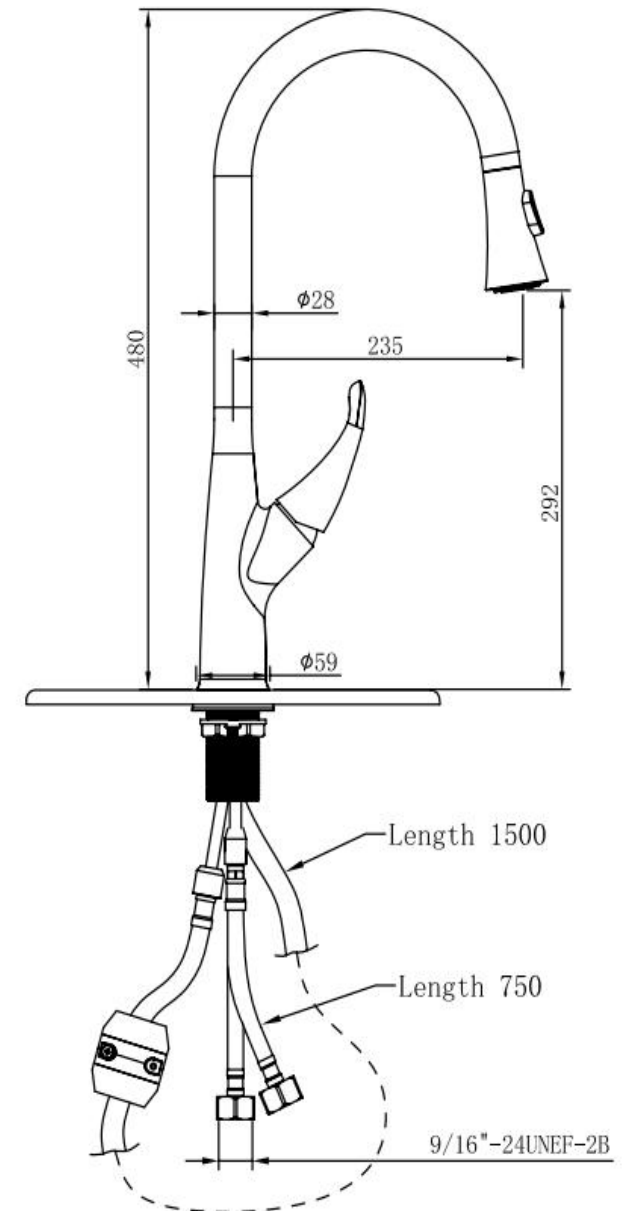

Specifications

Description

- * Model No: 80107
- * Brass Construction
- * Single Handle
- * Fitting list:
 1. Base plate
 2. Knitted Hose
 3. Fixed Gasket
 4. O-ring
 5. Rubber / Stainless Steel Washer

Ceramic Cartridge

Water Flow

It is Limited to These Maximum Flow Rates as Indicated By The Corresponding Product Markings

- * North America: 1.5gpm(5.7L/min) Max at 60psi
- * California: 1.2gpm (4.5L/min) Max at 60psi

Warranty

- * 5 Years Warranty in Commercial Installation Use
- * Lifetime Limited Warranty Against Leaks, Drips.

CUPC Certified passed

Certical Dimensions

Hose length: 1500mm & 750
Installation Hole : 1.18"(30mm)