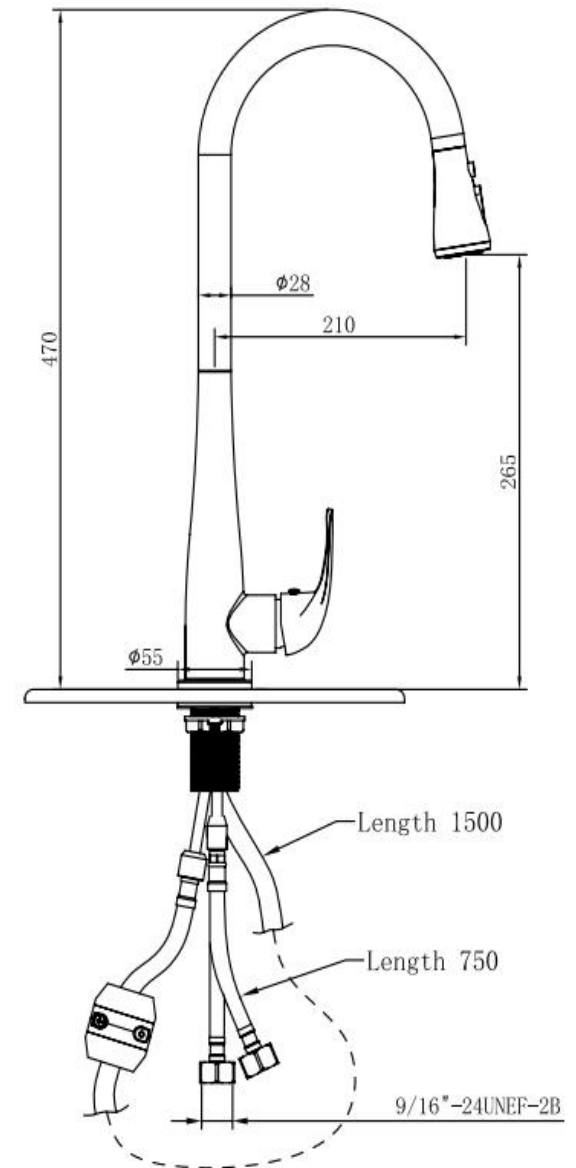

Specifications

Description

- * Model No: 80203
- * Brass Construction
- * Single Handle
- * Fitting list:
 1. Base plate
 2. Knitted Hose
 3. Fixed Gasket
 4. O-ring
 5. Rubber / Stainless Steel Washer

Ceramic Cartridge

Water Flow

It is Limited to These Maximum Flow Rates as Indicated By The Corresponding Product Markings

- * North America: 1.5gpm(5.7L/min) Max at 60psi
- * California: 1.2gpm (4.5L/min) Max at 60psi

Warranty

- * 5 Years Warranty in Commercial Installation Use
- * Lifetime Limited Warranty Against Leaks, Drips.

CUPC Certified passed

Certical Dimensions

Hose length: 1500mm & 750
Installation Hole : 1.18"(30mm)