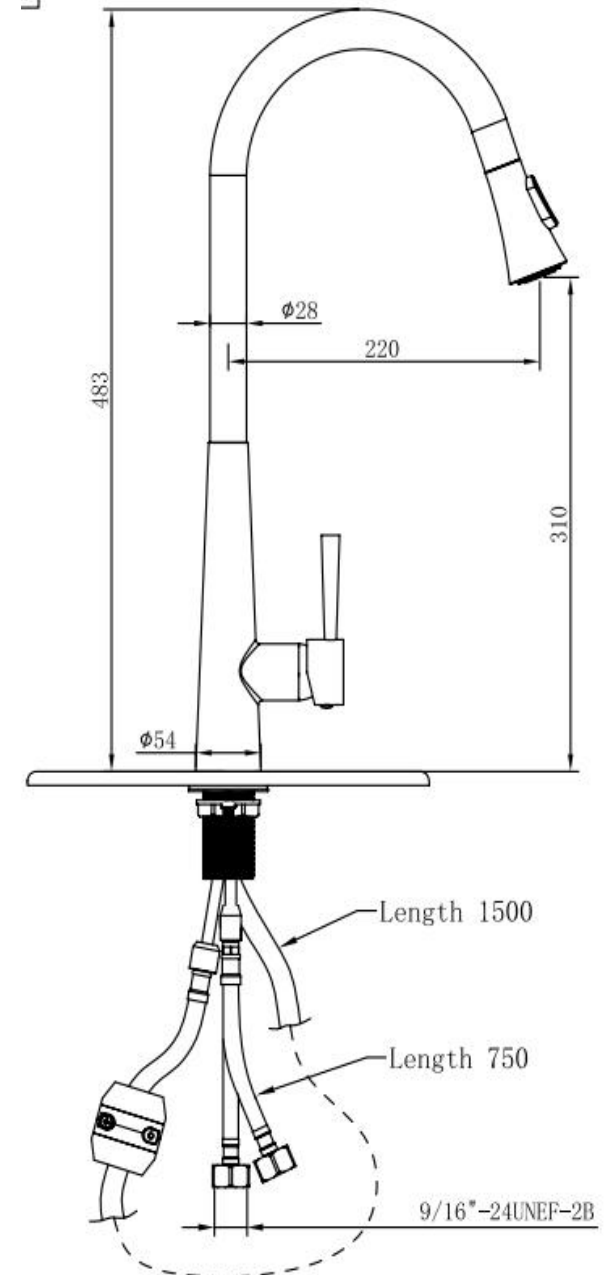

Specifications

Description

- * Model No: 80204
- * S.S Construction
- * Single Handle
- * Fitting list:
 1. Base plate
 2. Knitted Hose
 3. Fixed Gasket
 4. O-ring
 5. Rubber / Stainless Steel Washer

Ceramic Cartridge

Water Flow

It is Limited to These Maximum Flow Rates as Indicated By The Corresponding Product Markings

- * North America: 1.5gpm(5.7L/min) Max at 60psi
- * California: 1.2gpm (4.5L/min) Max at 60psi

Warranty

- * 5 Years Warranty in Commercial Installation Use
- * Lifetime Limited Warranty Against Leaks, Drips.

CUPC Certified passed

Certical Dimensions

Hose length: 1500mm & 750
Installation Hole : 1.18"(30mm)