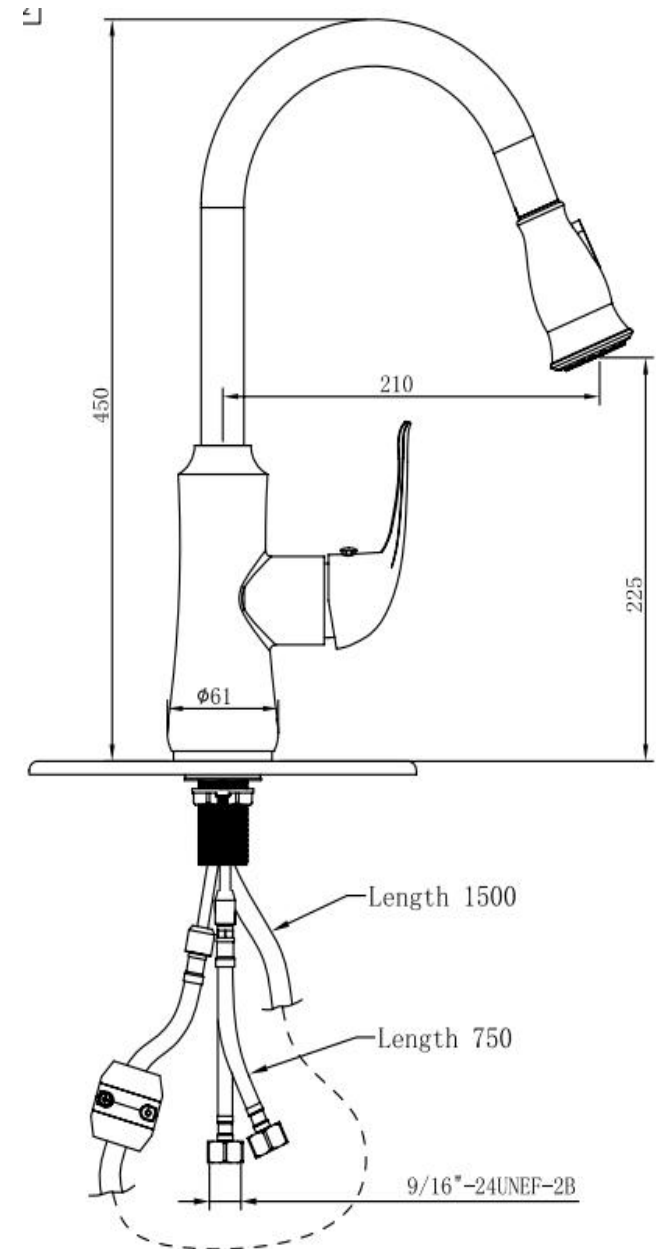

Specifications

Description

- * Model No: 80208
- * S.S Construction
- * Single Handle
- * Fitting list:
 1. Base plate
 2. Knitted Hose
 3. Fixed Gasket
 4. O-ring
 5. Rubber / Stainless Steel Washer

Ceramic Cartridge

Water Flow

It is Limited to These Maximum Flow Rates as Indicated By The Corresponding Product Markings

- * North America: 1.5gpm(5.7L/min) Max at 60psi
- * California: 1.2gpm (4.5L/min) Max at 60psi

Warranty

- * 5 Years Warranty in Commercial Installation Use
- * Lifetime Limited Warranty Against Leaks, Drips.

CUPC Certified passed

Certical Dimensions

Hose length: 1500mm & 750
Installation Hole : 1.18"(30mm)

Different Handle, Plate and Spray For Choose :

The suffixes of "*" represents different meanings as follows:

Kitchen Faucet:	
The first "*" means different Handles:	H01, H02, H03, H04, H05,
The second "*" means different Deckplates:	D01, D02, D03, D04, D05
The third "*" means different Sprayer:	S01, S02, S03, S04, S05, S06, S07, S08, S09, S10, S11, S12,
The fourth "*" means different finishes:	CP---Chrome plating ; BN---Brush Nickel ORB---Oil Rubbed Bronze