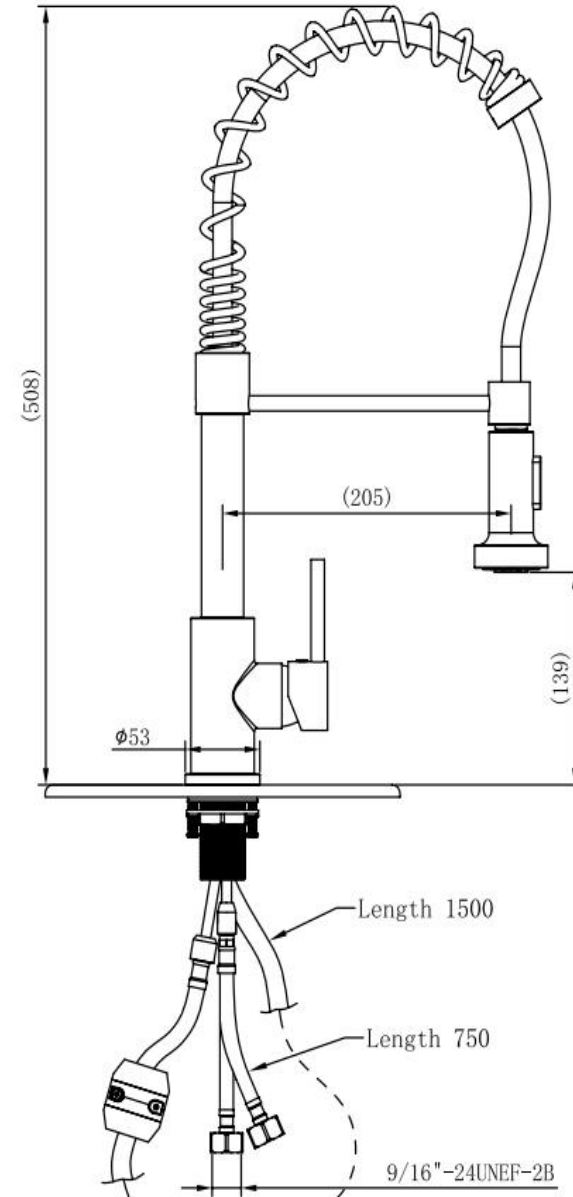

Description

- * Model No: 80123-****
- * S.S Construction
- * Single Handle
- * With Red/Blue Indicators for Hot / Cold Water
- * Fitting list:
 1. Base plate
 2. Knitted Hose
 3. Fixed Gasket
 4. O-ring
 5. Rubber / Stainless Steel Washer

Ceramic Cartridge

Water Flow

It is Limited to These Maximum Flow Rates as Indicated By The Corresponding Product Markings

- * North America: 1.5gpm(5.7L/min) Max at 60psi
- * California: 1.2gpm (4.5L/min) Max at 60psi

Warranty

- * 5 Years Warranty in Commercial Installation Use
- * Lifetime Limited Warranty Against Leaks, Drips.

CUPC Certified passed

Certical Dimensions

Hose length: 1500mm&750mm
Installation Hole : 1.18"(30mm)

Specifications

Different Handle, Plate and Spray For Choose :

The suffixes of "*" represents different meanings as follows:

Kitchen Faucet:	
The first "*" means different Handles:	H01, H02, H03, H04, H05,
The second "*" means different Deckplates:	D01, D02, D03, D04, D05
The third "*" means different Sprayer:	S01, S02, S03, S04, S05, S06, S07, S08, S09, S10, S11, S12,
The fourth "*" means different finishes:	CP---Chrome plating ; BN---Brush Nickel ORB---Oil Rubbed Bronze