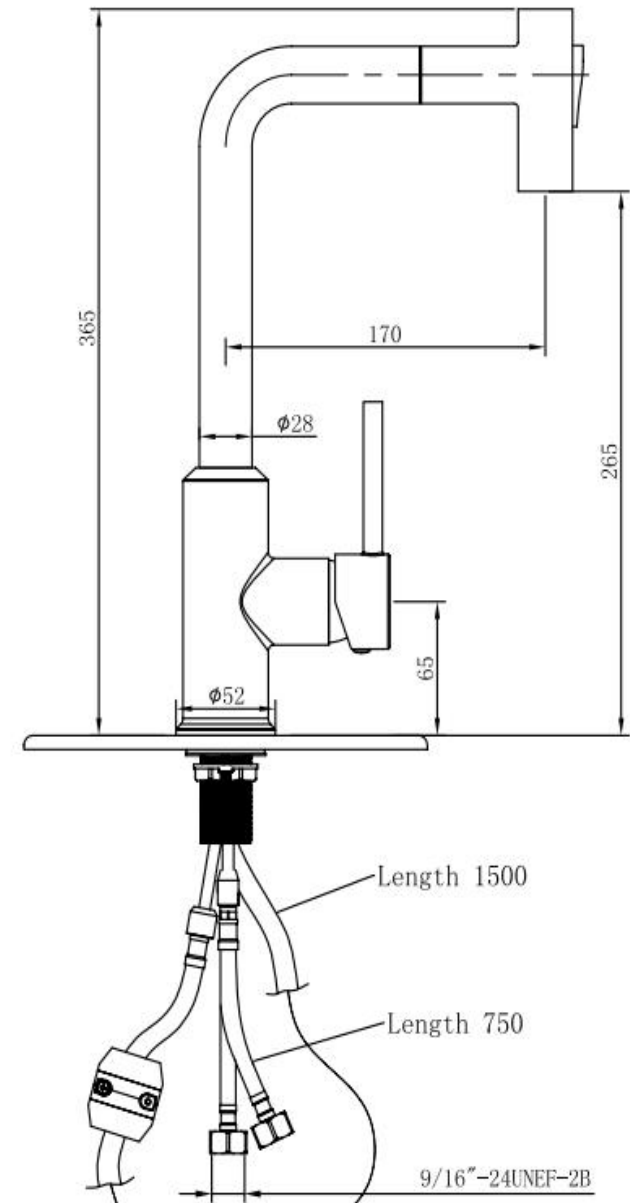

Description

- * Model No: 80109-****
- * S.S Construction
- * Single Handle
- * Fitting list:
 1. Base plate
 2. Knitted Hose
 3. Fixed Gasket
 4. O-ring
 5. Rubber / Stainless Steel Washer

Ceramic Cartridge

- * 5 Years Warranty in Commercial Installation Use
- * Lifetime Limited Warranty Against Leaks, Drips.

CUPC Certified passed

Certical Dimensions

Hose length: 1500mm & 750
Installation Hole : 1.18"(30mm)

Specifications

Different Handle, Plate and Spray For Choose :

The suffixes of "*" represents different meanings as follows:

Kitchen Faucet:	
The first "*" means different Handles:	H01, H02, H03, H04, H05,
The second "*" means different Deckplates:	D01, D02, D03, D04, D05
The third "*" means different Sprayer:	S01, S02, S03, S04, S05, S06, S07, S08, S09, S10, S11, S12,
The fourth "*" means different finishes:	CP---Chrome plating ; BN---Brush Nickel ORB---Oil Rubbed Bronze